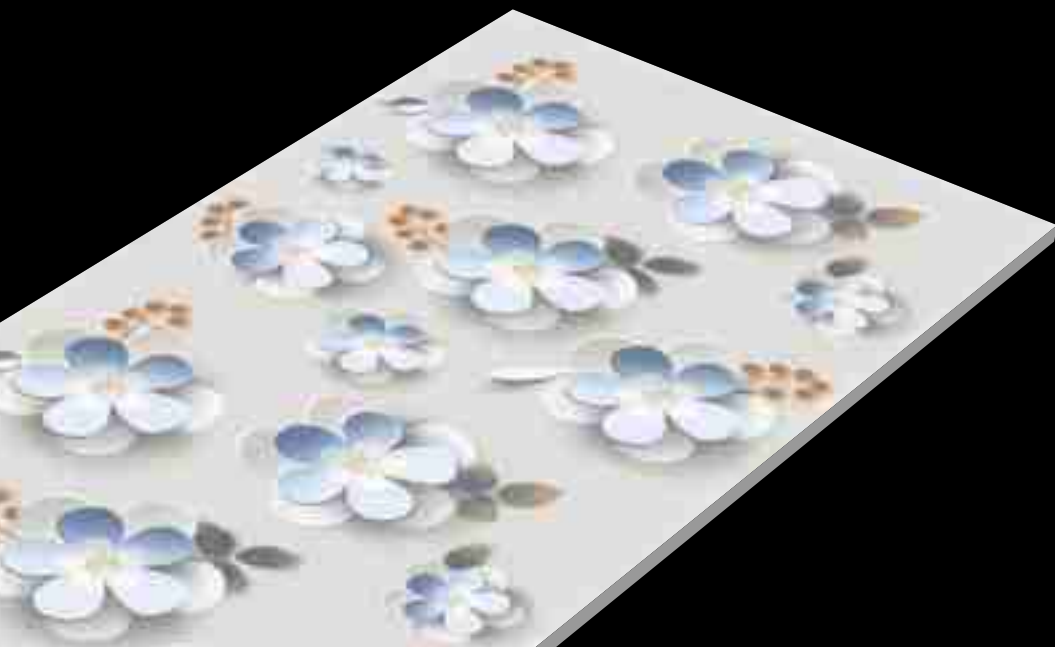

3D
series

3D-1003

FINISH :
GLOSSY

SIZE :
600X1200MM

3D
series

3D-1005

FINISH :
GLOSSY

SIZE :
600X1200MM